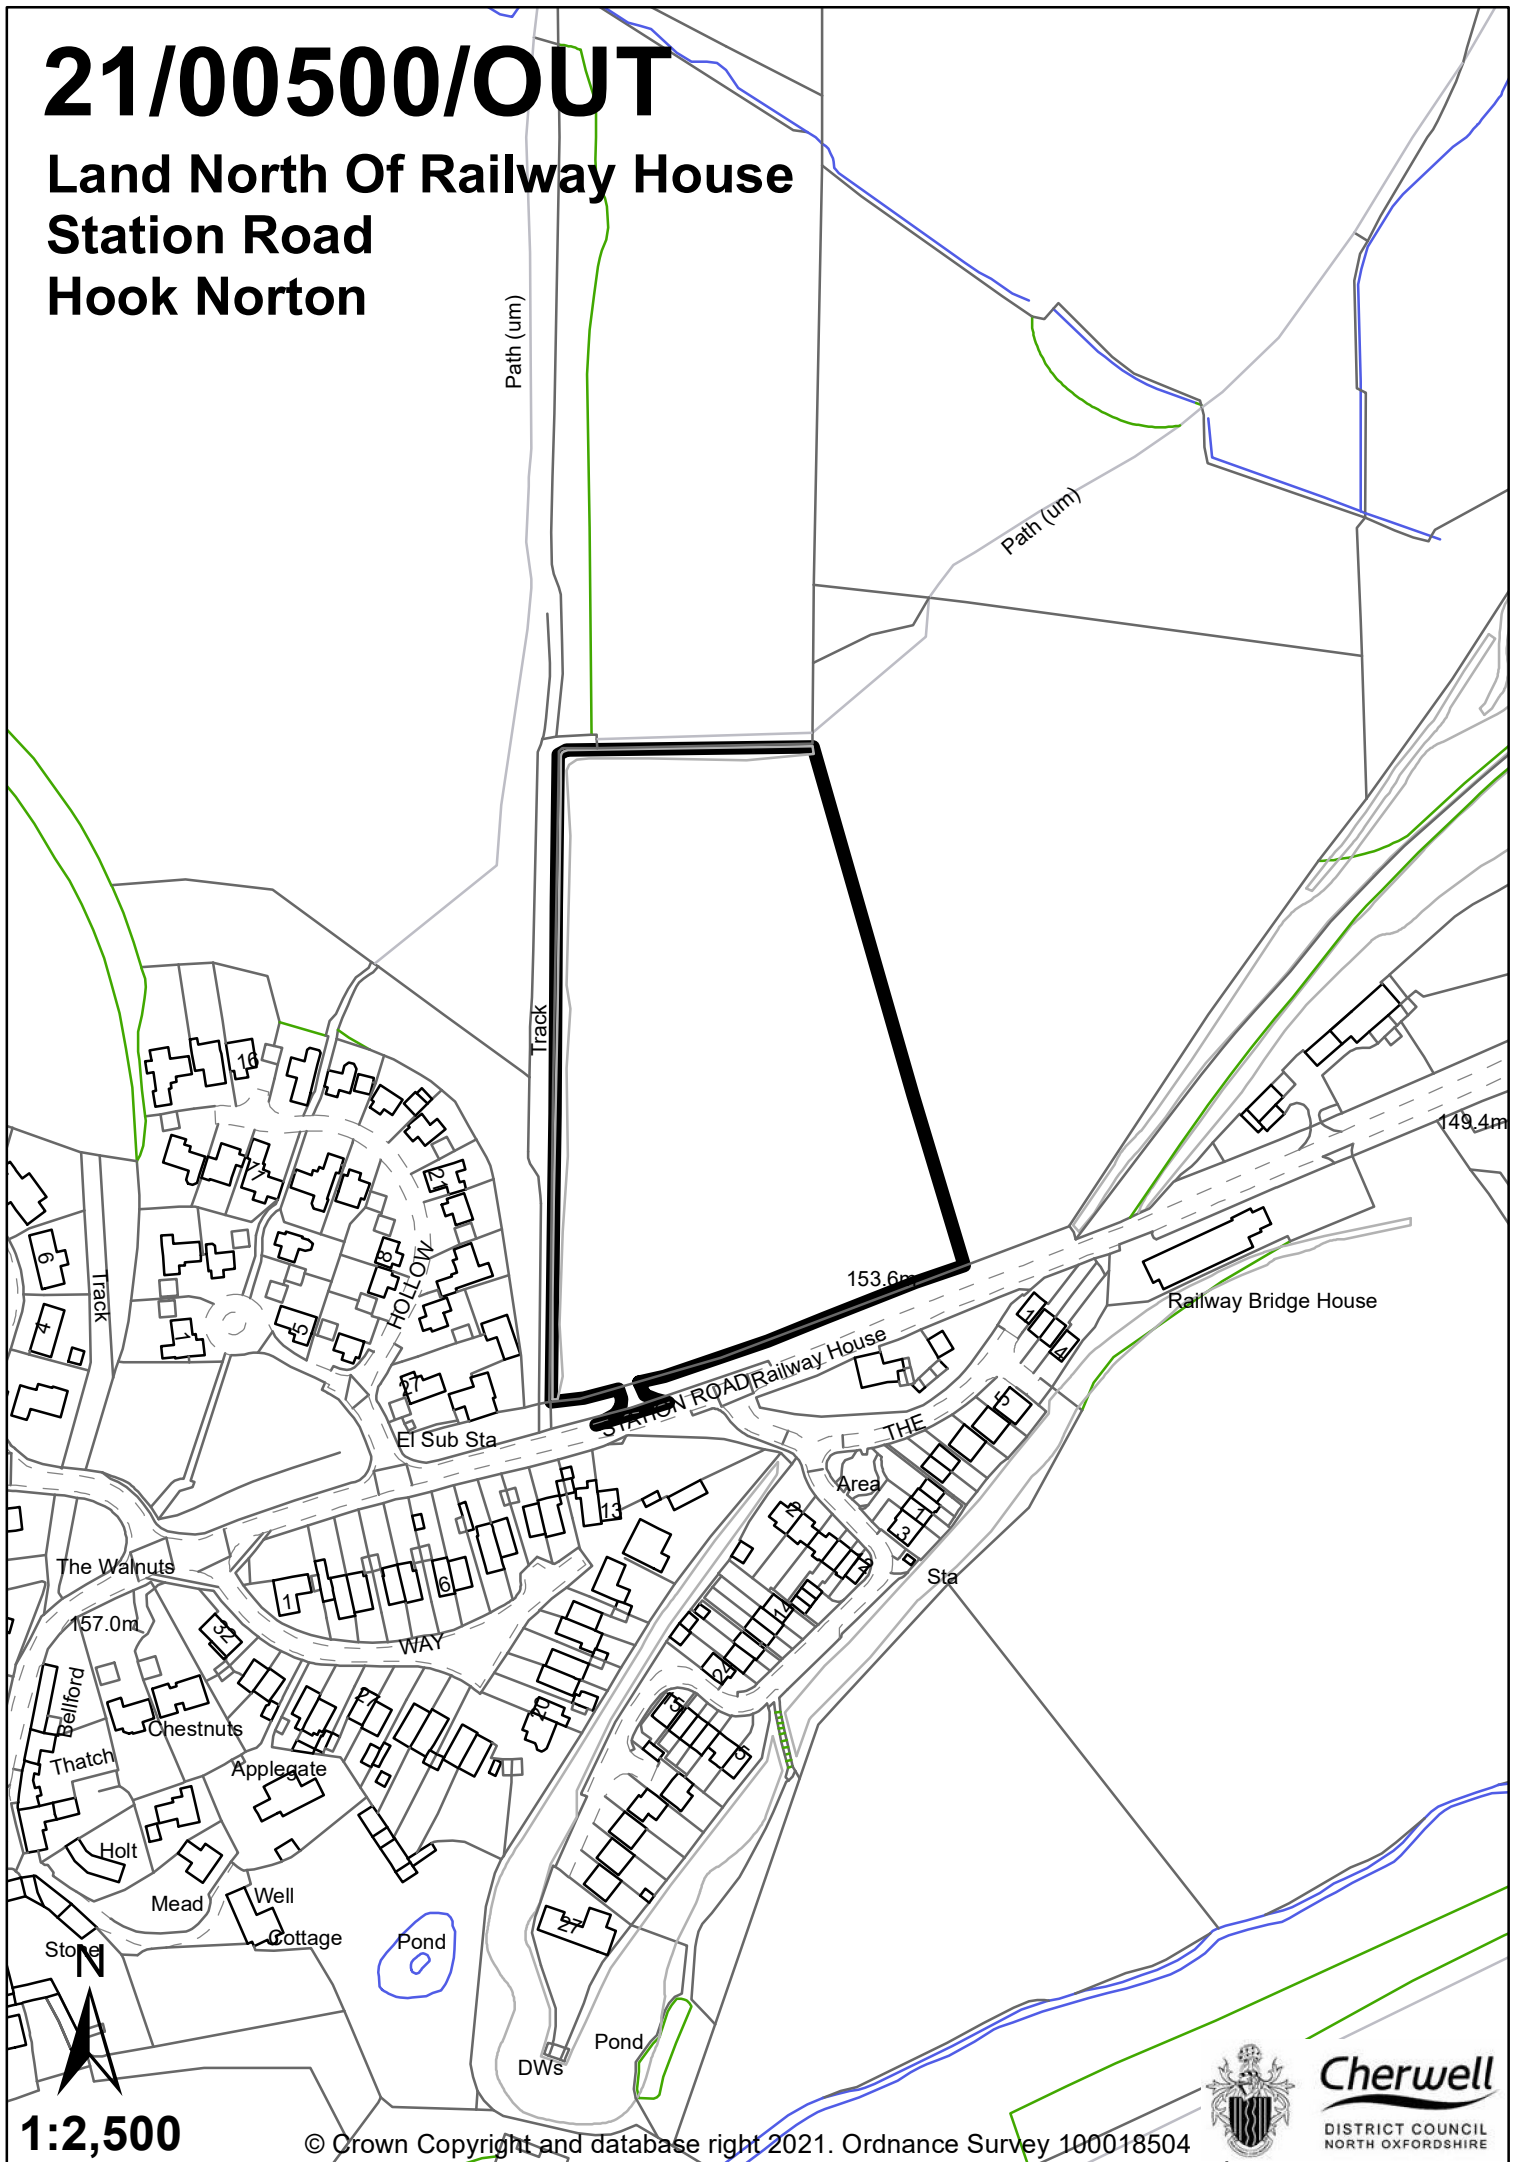

21/00500/OUT

Land North Of Railway House
Station Road
Hook Norton

1:2,500

© Crown Copyright and database right 2021. Ordnance Survey 100018504

Cherwell
DISTRICT COUNCIL
NORTH OXFORDSHIRE